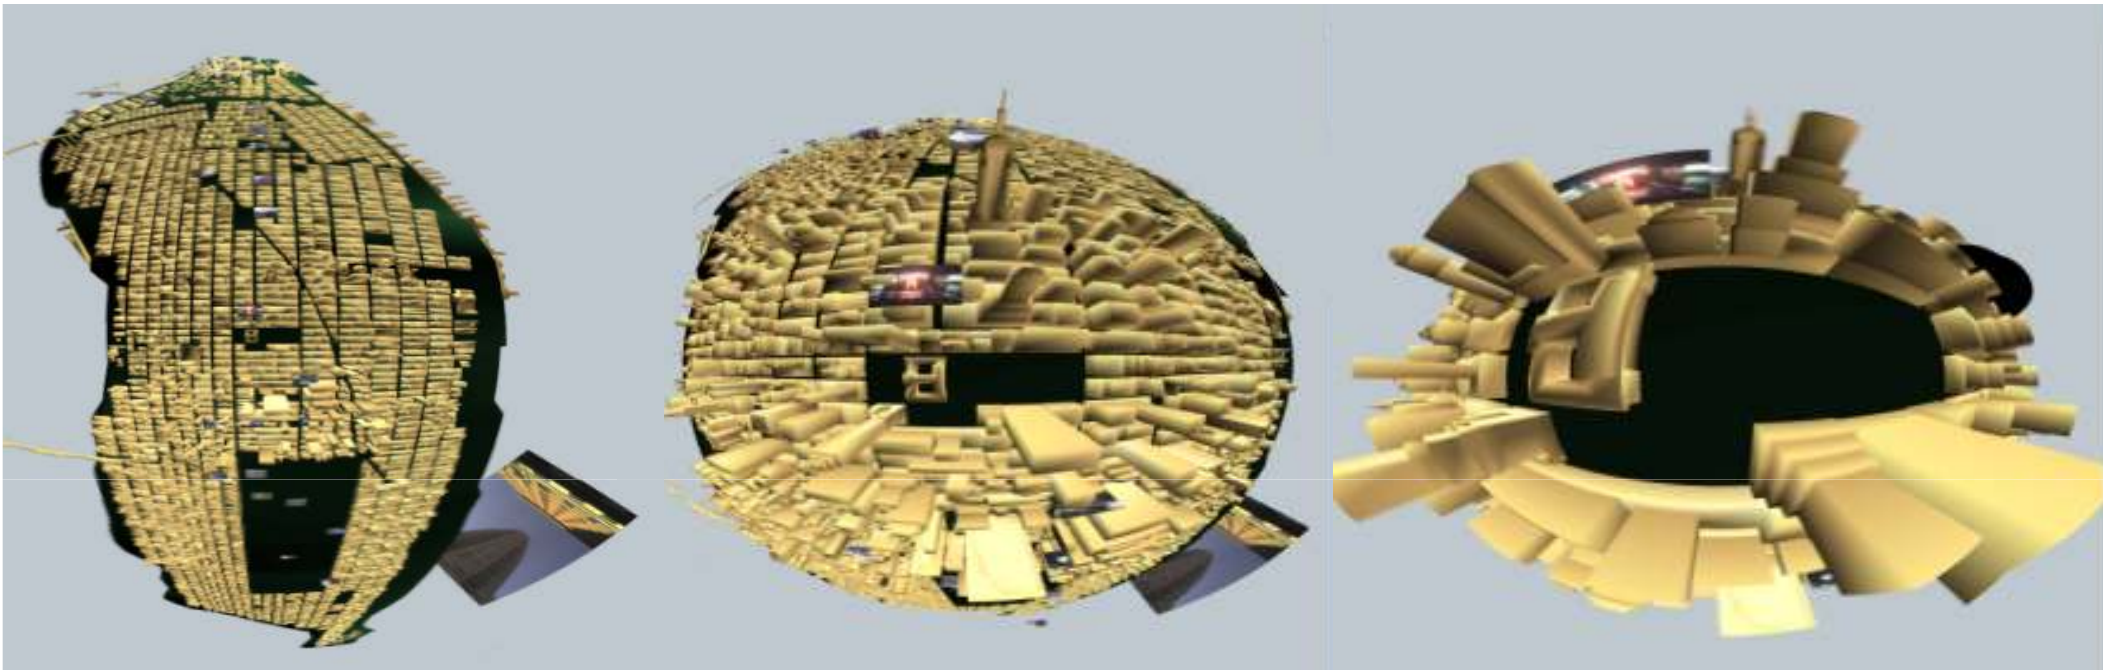

## Virtual Manhattan – Jean-Marc Gauthier 2008

[jean-marc.gauthier@nyu.edu](mailto:jean-marc.gauthier@nyu.edu)

Virtual Manhattan is a zoomable interactive map using 3-D interactive technology, chiefly for displaying data in a small space and showing relationships between virtual buildings and pictures of activities of people from the real Manhattan.

- *Viewers from a remote location for example Singapore, can follow the activities of people living in Manhattan.*
- *Giving the “look and feel” of the vibrant life of a real city inside a virtual world.*

*What we are doing now is building small neighborhoods inside a large virtual map. Viewers can zoom into buildings and see people activities viewed on pictures sent by cellular phones. Using the Spherical projection connected to a laptop allows viewers to experience an immersive display without the need of expensive equipment. This can be applicable to classroom, conference rooms or other kind of indoor space where people would like to connect to a virtual city.*

# Virtual Manhattan – Jean-Marc Gauthier 2008

[jean-marc.gauthier@nyu.edu](mailto:jean-marc.gauthier@nyu.edu)

- *Viewers control virtual cameras with a Wiimote in order to zoom in and out and to explore the map from high-up, to look at the city as a whole, or close-in looking at single buildings.*